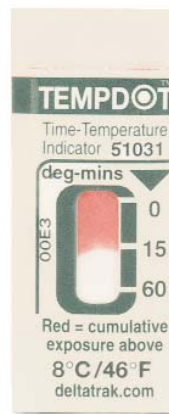

Tempdot® Time-Temperature Labels

Before

After

Model 51030

41°F / 5°C.

Model 51031

46°F / 8°C

Model 51032

50°F / 10°C

- Low Cost
- 2 year shelf life
- Variety of temperature ranges
- Easy to apply, adhesive backing
- Provides accumulative temperature abuse exposure time over threshold temperature in degree minutes

Total Accumulative Time	60 min.
Size	1.5"H x .75"W (3.8cm x 1.8cm)
Package	50 labels per package

06/17/04