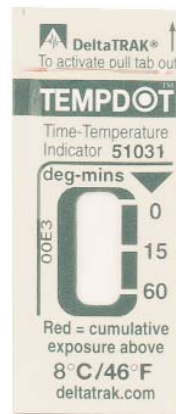

Tempdot® Time-Temperature Labels

Before

After

Model 51030

41°F / 5°C.

Model 51031

46°F / 8°C

Model 51032

50°F / 10°C

- Low Cost
- 2 year shelf life
- Variety of temperature ranges
- Easy to apply, adhesive backing
- Provides accumulative temperature abuse exposure time over threshold temperature in degree minutes

Total Accumulative Time	60 min.
Size	1.5"H x .75"W (3.8cm x 1.8cm)
Package	50 labels per package

06/17/04